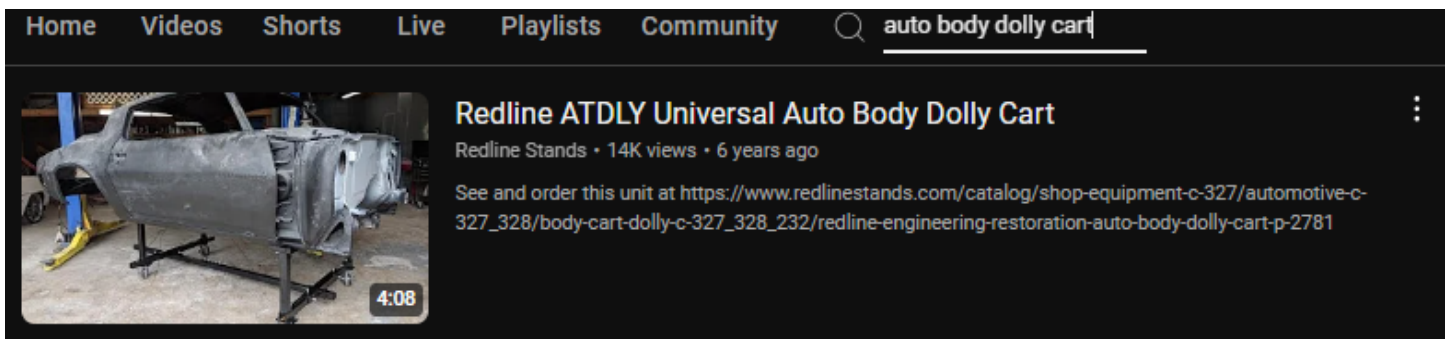

YOU'RE ALL SET!

Reach out to us via email if you're having any issues finding what you're looking for.
EMAIL: SALES@REDLINESTANDS.COM