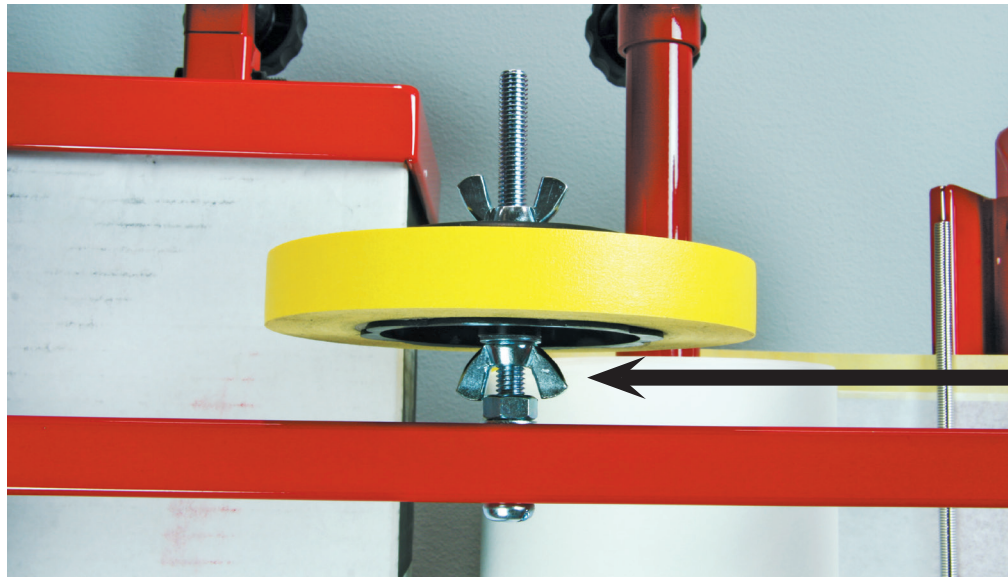

# Metric Paper Adjustment

Remove  
wing nut

Replace  
with  
M8 x 1.25  
nut as  
shown

**If you use metric paper, which is narrower than standard paper, replace wing nut as shown in above photo.**

This adjustment applies to the following products:  
Innovative Mobile Masker Deluxe P/N I-MMD • Innovative Paper & Plastic Dispenser P/N I-PPD  
Innovative Vertical Masker Option P/N I-MO36