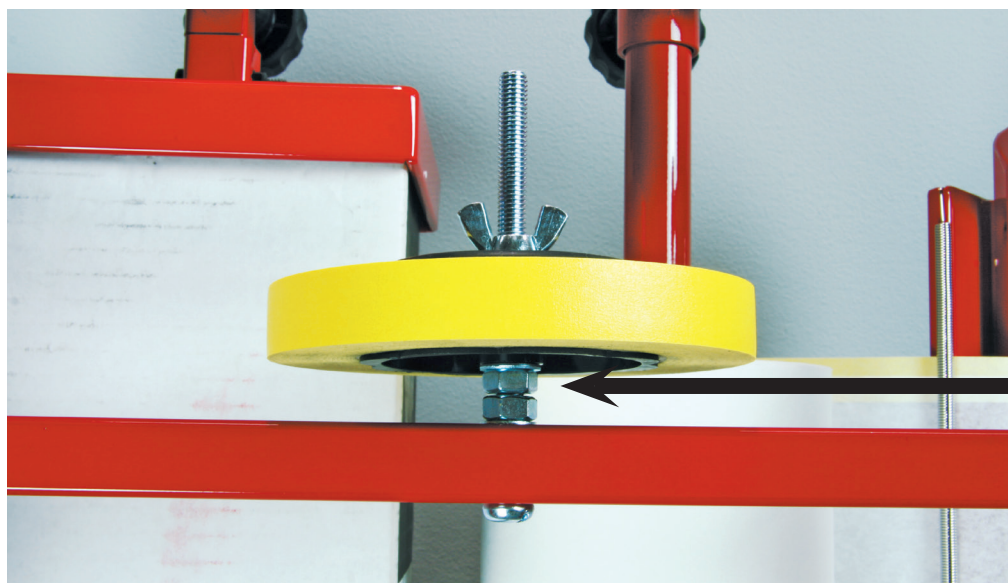

# Metric Paper Adjustment

Remove  
wing nut

Replace  
with  
M8 x 1.25  
nut as  
shown

**If you use metric paper, which is narrower than standard paper, replace wing nut as shown in above photo.**

This adjustment applies to the following products:  
Innovative Mobile Masker Deluxe P/N I-MMD • Innovative Paper & Plastic Dispenser P/N I-PPD  
Innovative Vertical Masker Option P/N I-MO36